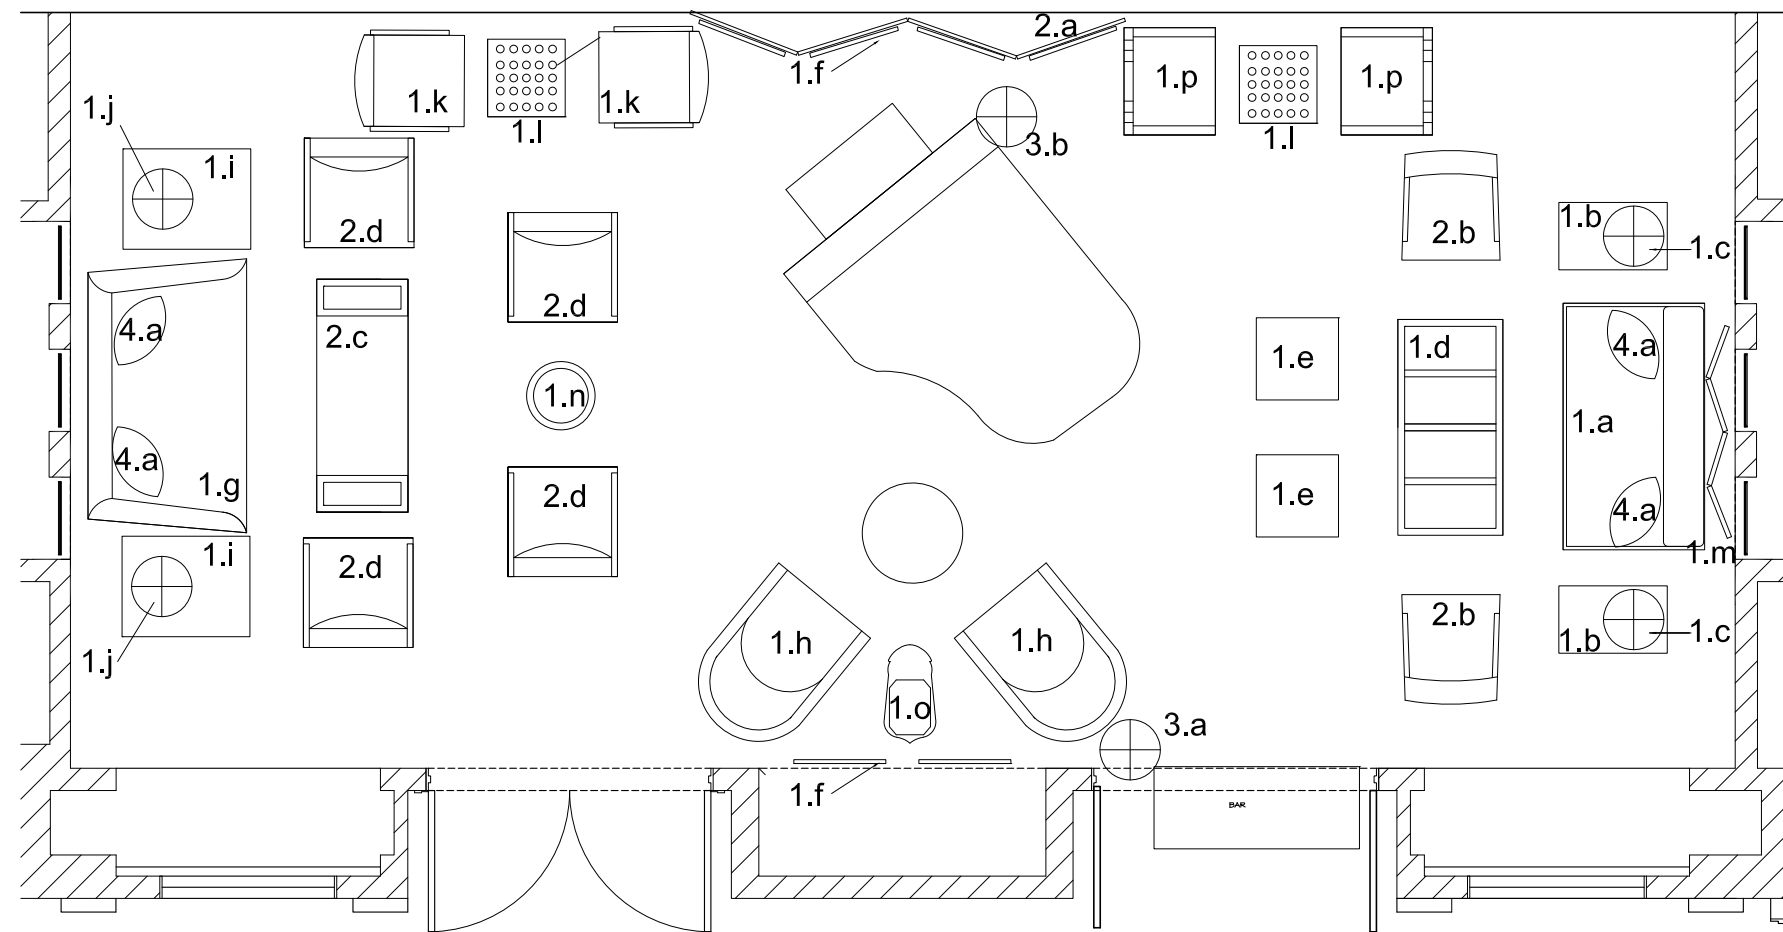

FORK NEW YEARS EVE 2015 POP UP LOUNGE

306 MARKET STREET - 215.325.9425

1. Marguerite Rodgers Collection

- a. Bob Ingram Armless Leather Settee, 54"W x 31"D, price available upon request
- b. Pair of James Mont Style Ebonized End Tables, 21.75"H x 23.75"W x 15"D, \$3,750
- c. Pair of Gold & Black Glazed Ceramic Table Lamps, 28.75"H x 6.25"Dia., \$1,950
- d. Ebonized & Cerused Oak Coffee Table by Mott Feibusch, 47.25"W x 23"D x 18"H, contact for details
- e. Pair of Black Leather Moroccan Hassocks, 17"W x 17"H, \$2,400
- f. Framed Drawings of Ladies in Parlor Rooms, Prismacolor on Paper, 18.5"H x 13.5"W, \$750 each
- g. Bob Ingram Loveseat, 59.25"W x 31.5"H x 31"D, price available upon request
- h. Pair of I M Pei Leather Swivel Chairs, 38"H x 25.5"W x 28"D, \$4,500
- i. Pair of White Washed X Base Side Tables with Embossed Leather Top, 22"W x 26"H x 26"D, \$1,200
- j. Pair of Hansen Marble & Brass Table Lamps, 16"H x 4.75"Dia., \$2,250
- k. Pair of Jens Risom Teak & Leather Lounge Chairs, 24"D x 22"W, \$3,900
- l. Mirror Cube Side Tables, 17" x 17", 2 available, \$850 each
- m. Mid-century Modern Cerused Oak Gilt 'Eglomaise' Glass Folding Screen, 72"H x 70"W, \$3,750
- n. Red McGuire Poppy Tall Taborette, 24"H x 15"Dia, \$930
- o. Elephant Garden Stool, 23"H x 20"W x 11"D, \$900
- p. Pair of Mottahedeh Arm Chairs, 33.5"H x 23"W x 20"D, \$7,000

2. Marguerite Rodgers Editions

Made to order. Lead time and pricing available upon request.

- a. Cerused Oak Screen, 4 panels 24"W x 72"H
- b. Ebonized Oak Game Chairs, 33"H x 22"W x 19"D
- c. James Mont Style Cerused Oak Coffee Table, 14"W x 20"H x 51"L
- d. Cerused Oak & Brown Velvet Chairs, 32"H x 23"W x 22"D

3. Millesime

- a. Graf Floor Lamp, 20"W x 67"H, \$945
- b. Fork Floor Lamp, 24"W x 67"H, \$1,617

4. Kevin O'Brien Studio

- a. Throw Pillows, 14" x 20" \$248, 18" x 18" \$275

MARGUERITE RODGERS
 ——— INTERIOR DESIGN ———